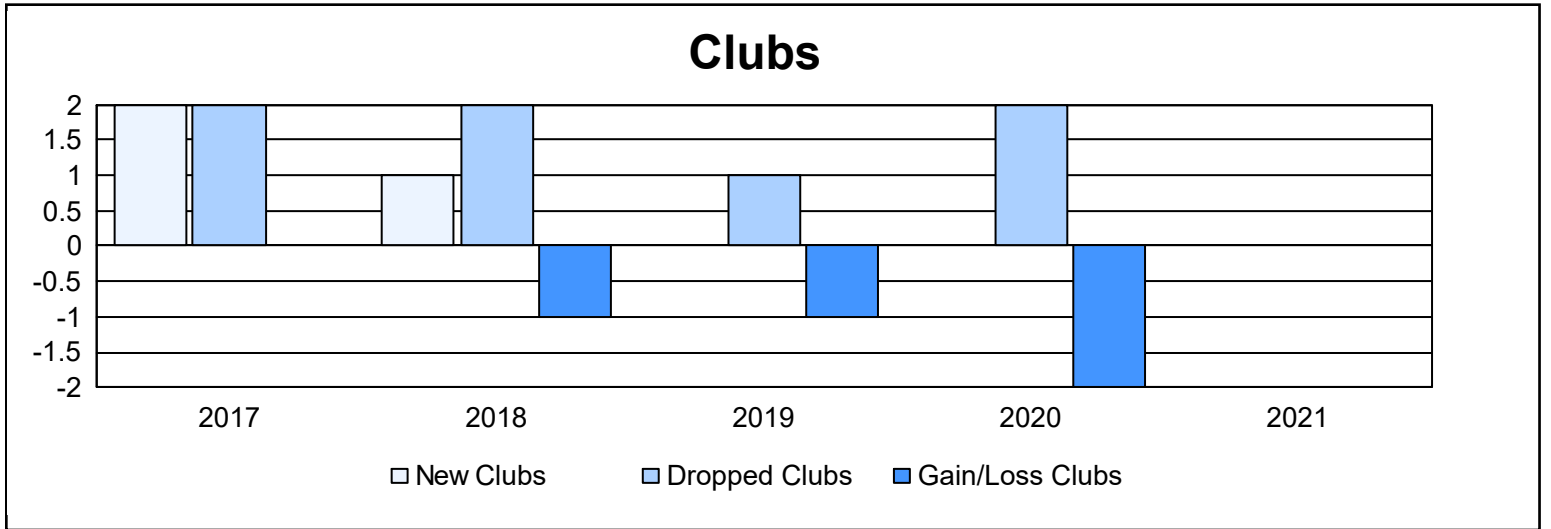

Year	New Clubs	Dropped Clubs	Gain/ Loss Clubs	New Members	Charter Members	Reinstate Members	Transfer Members	Total Member Added	Total Members Dropped	Gain/ Loss Members
2016-2017	2	2	0	186	65	14	13	278	234	44
2017-2018	1	2	-1	190	35	6	35	266	312	-46
2018-2019	0	1	-1	128	1	11	11	151	244	-93
2019-2020	0	2	-2	87	5	7	20	119	232	-113
2020-2021	0	0	0	79	1	18	15	113	181	-68
<b>Average</b>	<b>1</b>	<b>1</b>	<b>-1</b>	<b>134</b>	<b>21</b>	<b>11</b>	<b>19</b>	<b>185</b>	<b>241</b>	<b>-55</b>

### Membership Composition June 2021 Cumulative