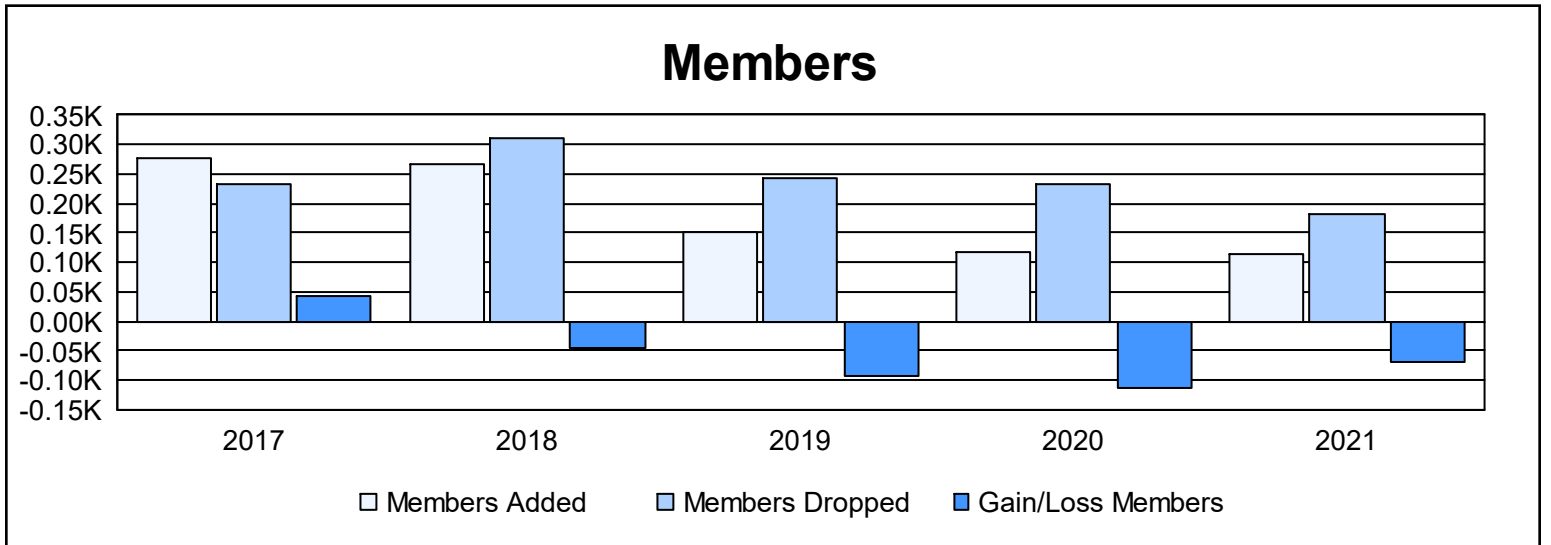

Year	New Clubs	Dropped Clubs	Gain/ Loss Clubs	New Members	Charter Members	Reinstate Members	Transfer Members	Total Member Added	Total Members Dropped	Gain/ Loss Members
2016-2017	2	2	0	186	65	14	13	278	234	44
2017-2018	1	2	-1	190	35	6	35	266	312	-46
2018-2019	0	1	-1	128	1	11	11	151	244	-93
2019-2020	0	2	-2	87	5	7	20	119	232	-113
2020-2021	0	0	0	79	1	18	15	113	181	-68
<b>Average</b>	<b>1</b>	<b>1</b>	<b>-1</b>	<b>134</b>	<b>21</b>	<b>11</b>	<b>19</b>	<b>185</b>	<b>241</b>	<b>-55</b>

### Membership Composition June 2021 Cumulative