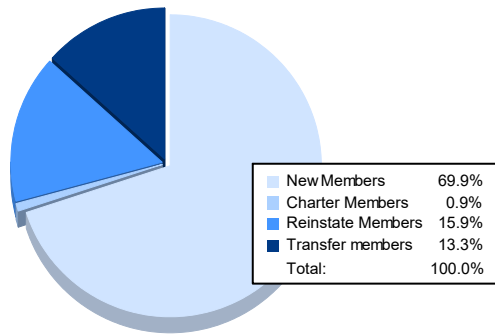

Year	New Clubs	Dropped Clubs	Gain/ Loss Clubs	New Members	Charter Members	Reinstate Members	Transfer Members	Total Member Added	Total Members Dropped	Gain/ Loss Members
2016-2017	2	2	0	186	65	14	13	278	234	44
2017-2018	1	2	-1	190	35	6	35	266	312	-46
2018-2019	0	1	-1	128	1	11	11	151	244	-93
2019-2020	0	2	-2	87	5	7	20	119	232	-113
2020-2021	0	0	0	79	1	18	15	113	181	-68
<b>Average</b>	<b>1</b>	<b>1</b>	<b>-1</b>	<b>134</b>	<b>21</b>	<b>11</b>	<b>19</b>	<b>185</b>	<b>241</b>	<b>-55</b>

### Membership Composition June 2021 Cumulative